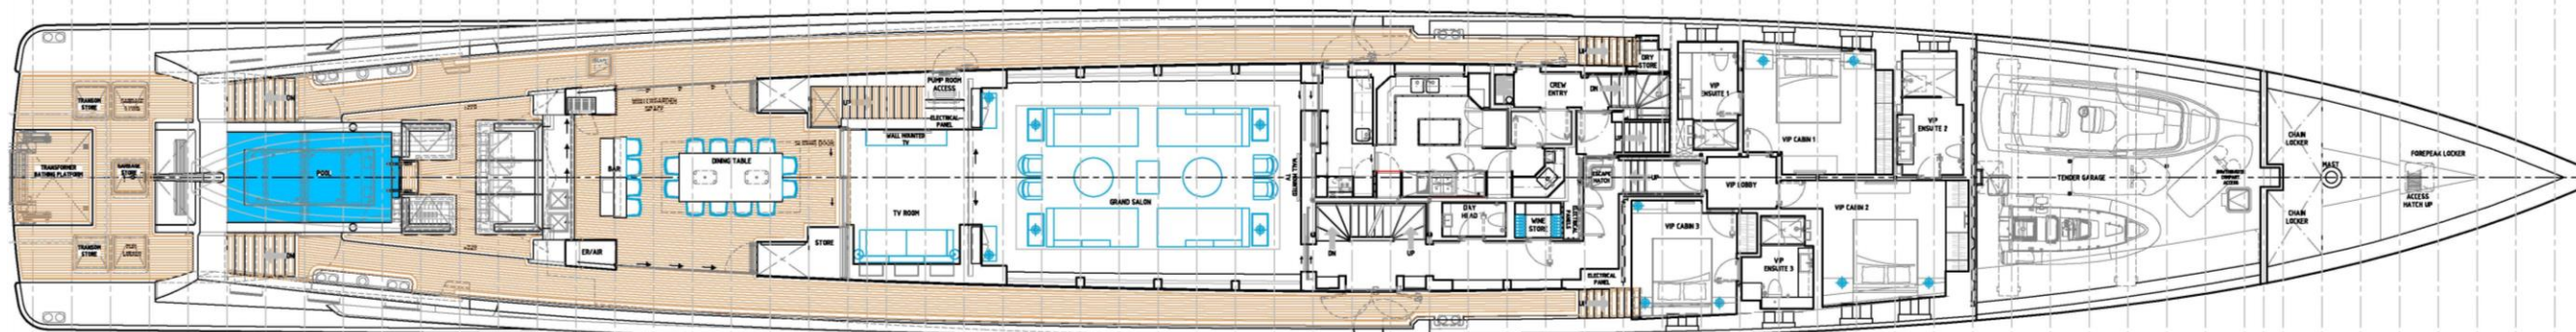

MAIN DECK

MAIN DECK

MAIN DECK

LOWER DECK

VESSEL PARTICULARS

L.O.A	- 79.5m	E-MOTOR	- 2 x ~300kW(e)
L.W.L	- 74.1m	CREW	- 16 BERTHS + CAPTAIN
MOULDED BEAM	- 10m	GUEST	- 18 BERTHS
MOULDED DRAFT	- 2.6m	GRT	- 1050.5
MAIN ENGINES	- 2 x MTU 12V 4000M93L		
GEARBOX	- 2 x ZF8355 PTI/P10		
CLASSIFICATION	- LR 100A1 SSC YACHT MONO G6, LMC UMS		
FLAG	- MARSHALL ISLANDS, COMMERCIAL YACHT 12 PAX OR LESS, UNRESTRICTED		

PROFILE

CL-PROFILE

SUNDECK

OWNERS DECK

FOREDECK

MAIN DECK

LOWER DECK