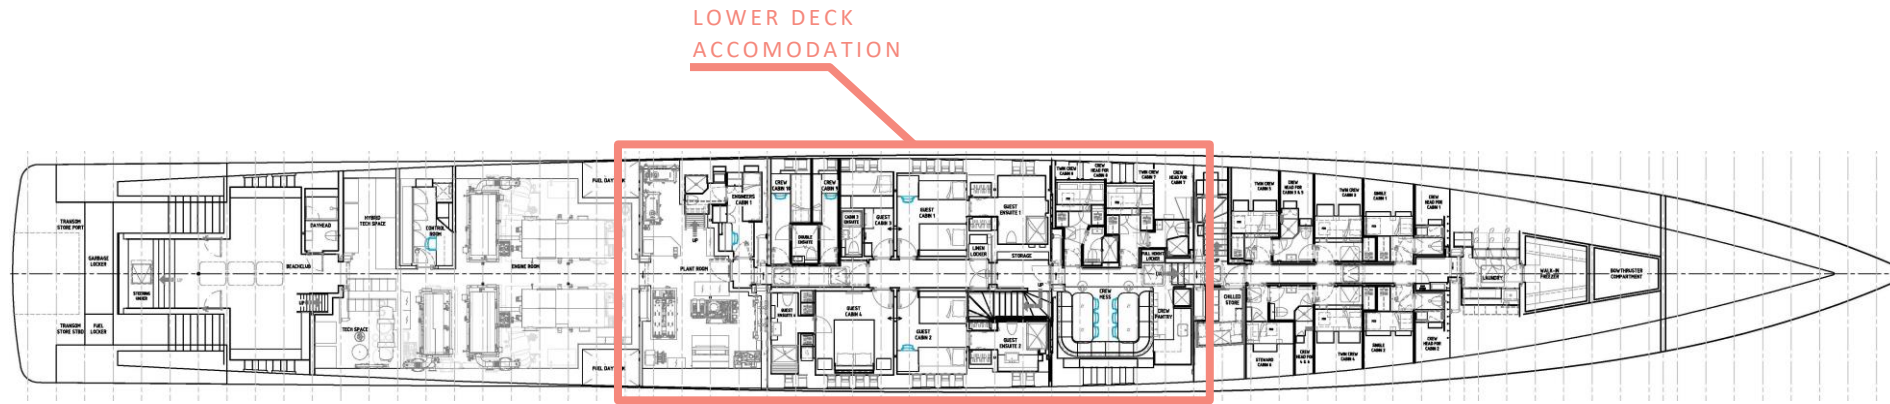

MAIN DECK

MAIN DECK

MAIN DECK

LOWER DECK

VESSEL PARTICULARS

L.O.A	- 79.5m	E-MOTOR	- 2 x ~300kW(e)
L.W.L	- 74.1m	CREW	- 16 BERTHS + CAPTAIN
MOULDED BEAM	- 10m	GUEST	- 18 BERTHS
MOULDED DRAFT	- 2.6m	GRT	- 1050.5
MAIN ENGINES	- 2 x MTU 12V 4000M93L		
GEARBOX	- 2 x ZF8355 PTI/P10		
CLASSIFICATION	- LR 100A1 SSC YACHT MONO G6, LMC UMS		
FLAG	- MARSHALL ISLANDS, COMMERCIAL YACHT 12 PAX OR LESS, UNRESTRICTED		

PROFILE

CL-PROFILE

SUNDECK

OWNERS DECK

FOREDECK

MAIN DECK

LOWER DECK