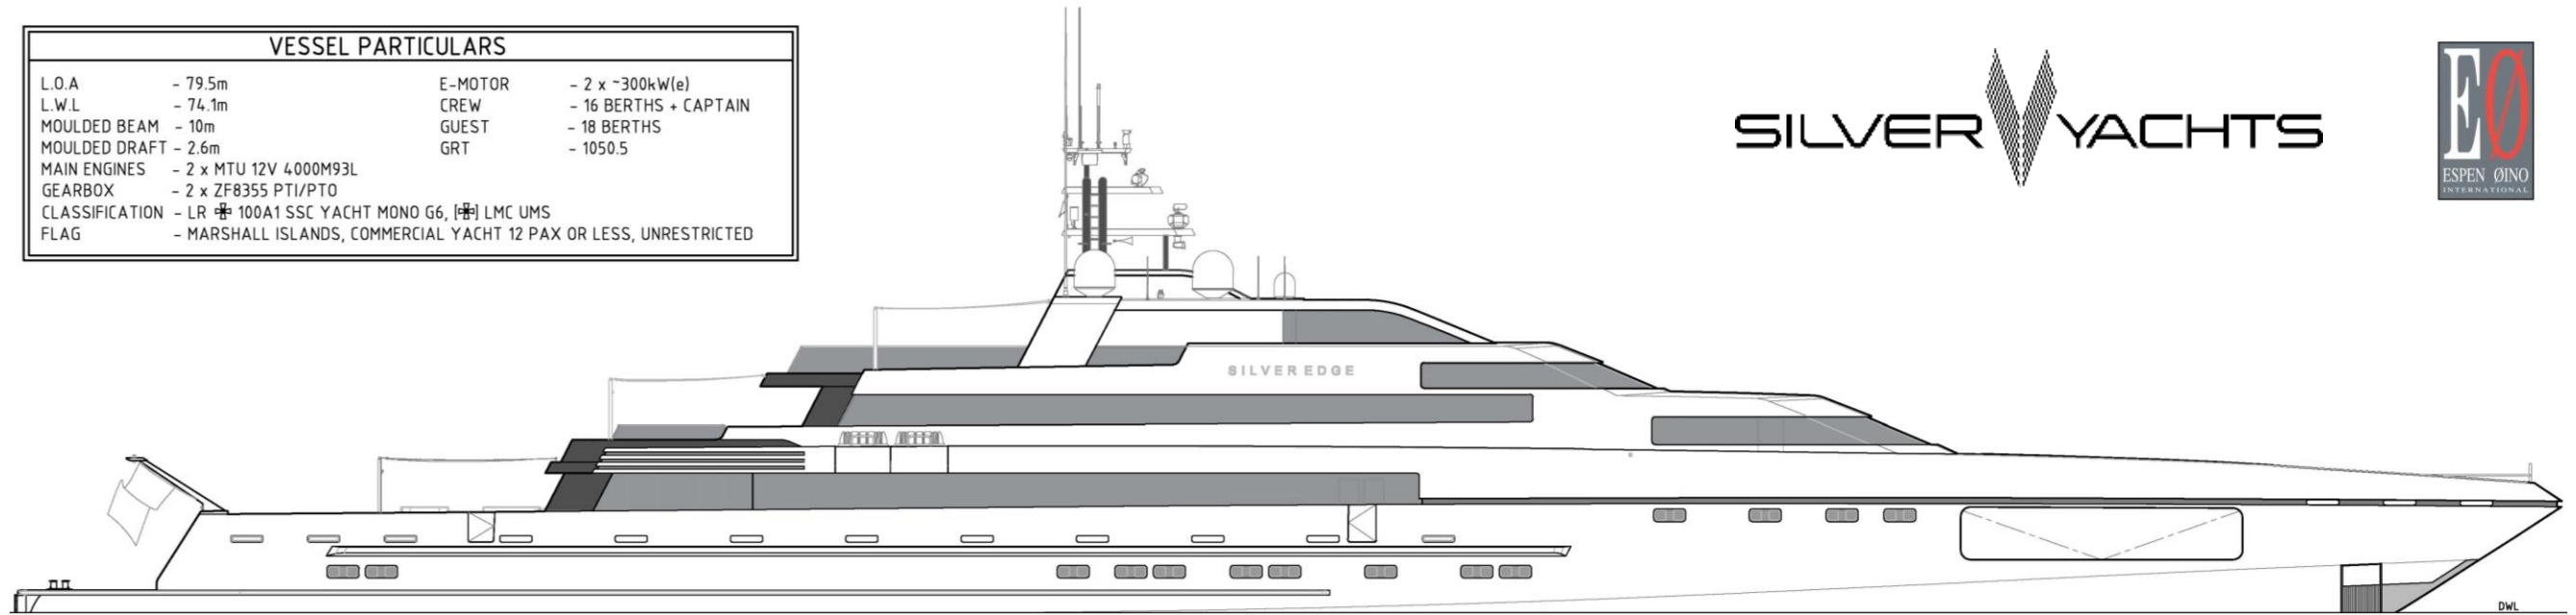

#### EXPERT'S VIEW

*"SilverYachts today are synonymous with design, innovation and superior engineering performance, their new model Silver Edge is now the Jewel in the crown of their fleet. Built by the SilverYachts, at a length of 79.5 meters with a generous beam of 10 metres and a draft of 2.8 metres, she is not only a mega yacht, she is a masterpiece of design which has been penned by legendary designer Espen Øino. The interior design by young and upcoming design firm Piredda&Partners."*

MAIN DECK

MAIN DECK

MAIN DECK

LOWER DECK

VESSEL PARTICULARS

L.O.A	- 79.5m	E-MOTOR	- 2 x ~300kW(e)
L.W.L	- 74.1m	CREW	- 16 BERTHS + CAPTAIN
MOULDED BEAM	- 10m	GUEST	- 18 BERTHS
MOULDED DRAFT	- 2.6m	GRT	- 1050.5
MAIN ENGINES	- 2 x MTU 12V 4000M93L		
GEARBOX	- 2 x ZF8355 PTI/P10		
CLASSIFICATION	- LR 100A1 SSC YACHT MONO G6, LMC UMS		
FLAG	- MARSHALL ISLANDS, COMMERCIAL YACHT 12 PAX OR LESS, UNRESTRICTED		

PROFILE

CL-PROFILE

SUNDECK

OWNERS DECK

FOREDECK

MAIN DECK

LOWER DECK