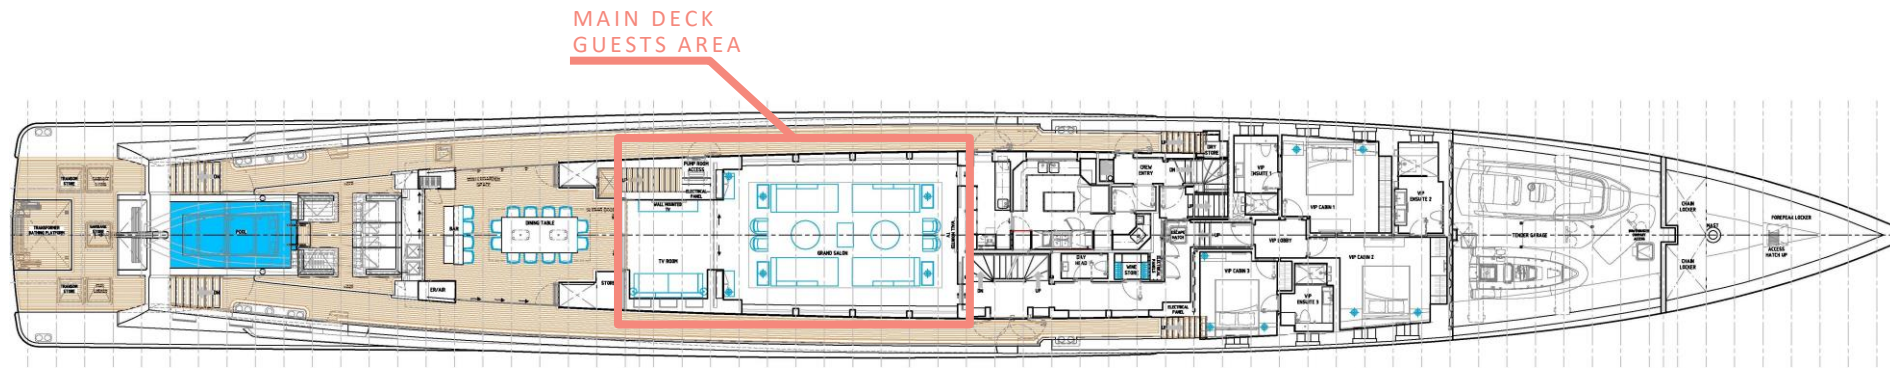

#### EXPERT'S VIEW

*"SilverYachts today are synonymous with design, innovation and superior engineering performance, their new model Silver Edge is now the Jewel in the crown of their fleet. Built by the SilverYachts, at a length of 79.5 meters with a generous beam of 10 metres and a draft of 2.8 metres, she is not only a mega yacht, she is a masterpiece of design which has been penned by legendary designer Espen Øino. The interior design by young and upcoming design firm Piredda&Partners."*

SUN DECK  
EXTERIOR

SUNDECK

OWNER'S DECK  
EXTERIOR

OWNER'S DECK

OWNER'S  
QUARTERS

OWNER'S DECK

ALL-AMERICAN VOLUME TWELVE A BOOK OF LESSONS BRUCE WEBER  
LAND ROVER EXPERIENCE TOUR  
COOLHOTELS AMERICA

MAIN DECK

MAIN DECK

MAIN DECK

MAIN DECK

LOWER DECK

VESSEL PARTICULARS

L.O.A	- 79.5m	E-MOTOR	- 2 x ~300kW(e)
L.W.L	- 74.1m	CREW	- 16 BERTHS + CAPTAIN
MOULDED BEAM	- 10m	GUEST	- 18 BERTHS
MOULDED DRAFT	- 2.6m	GRT	- 1050.5
MAIN ENGINES	- 2 x MTU 12V 4000M93L		
GEARBOX	- 2 x ZF8355 PTI/P10		
CLASSIFICATION	- LR 100A1 SSC YACHT MONO G6, LMC UMS		
FLAG	- MARSHALL ISLANDS, COMMERCIAL YACHT 12 PAX OR LESS, UNRESTRICTED		

PROFILE

CL-PROFILE

SUNDECK

OWNERS DECK

FOREDECK

MAIN DECK

LOWER DECK