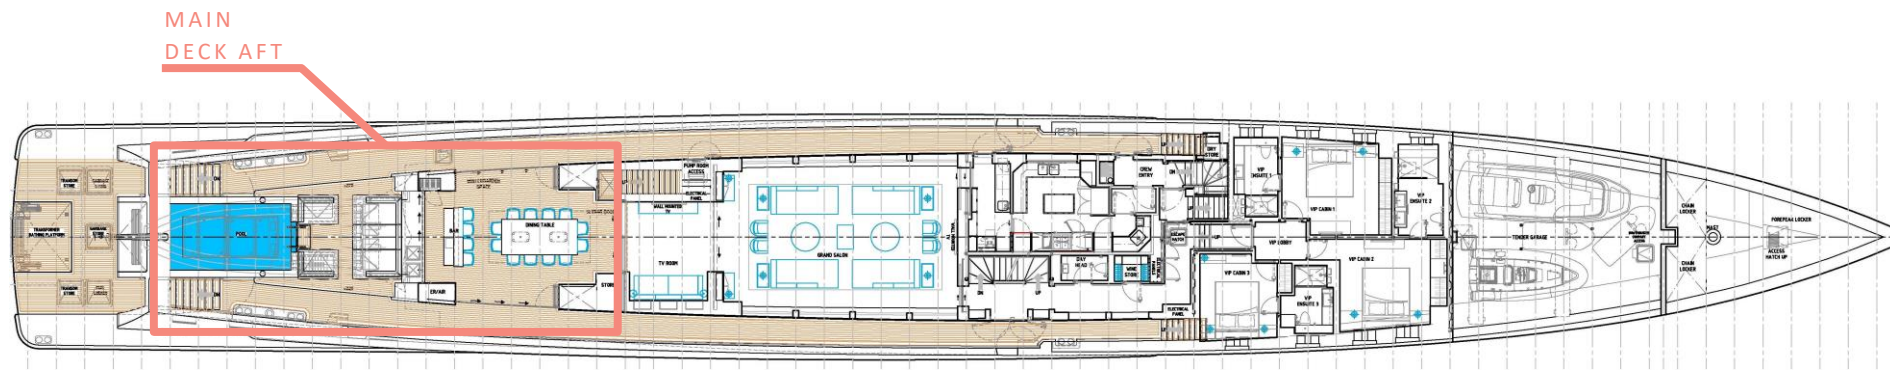

SUN DECK  
EXTERIOR

SUNDECK

OWNER'S DECK  
EXTERIOR

OWNER'S DECK

OWNER'S  
QUARTERS

OWNER'S DECK

ALL-AMERICAN VOLUME TWELVE A BOOK OF LESSONS BRUCE WEBER  
LAND ROVER EXPERIENCE TOUR  
COOLHOTELS AMERICA

MAIN DECK

MAIN DECK

MAIN DECK

MAIN DECK

LOWER DECK

VESSEL PARTICULARS

L.O.A	- 79.5m	E-MOTOR	- 2 x ~300kW(e)
L.W.L	- 74.1m	CREW	- 16 BERTHS + CAPTAIN
MOULDED BEAM	- 10m	GUEST	- 18 BERTHS
MOULDED DRAFT	- 2.6m	GRT	- 1050.5
MAIN ENGINES	- 2 x MTU 12V 4000M93L		
GEARBOX	- 2 x ZF8355 PTI/P10		
CLASSIFICATION	- LR 100A1 SSC YACHT MONO G6, LMC UMS		
FLAG	- MARSHALL ISLANDS, COMMERCIAL YACHT 12 PAX OR LESS, UNRESTRICTED		

PROFILE

CL-PROFILE

SUNDECK

OWNERS DECK

FOREDECK

MAIN DECK

LOWER DECK