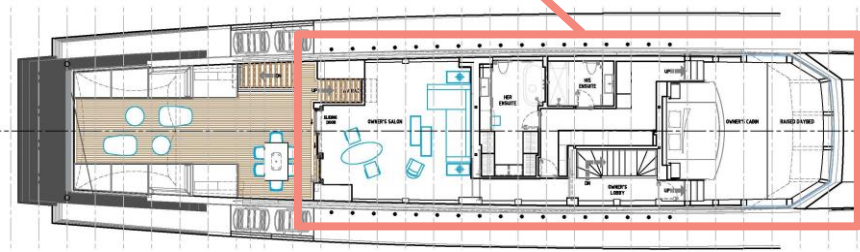

SUN DECK  
EXTERIOR

SUNDECK

OWNER'S DECK  
EXTERIOR

OWNER'S DECK

OWNER'S  
QUARTERS

OWNER'S DECK

ALL-AMERICAN VOLUME TWELVE A BOOK OF LESSONS BRUCE WEBER  
LAND ROVER EXPERIENCE TOUR  
COOLHOTELS AMERICA

MAIN DECK

MAIN DECK

MAIN DECK

MAIN DECK

LOWER DECK

VESSEL PARTICULARS

L.O.A	- 79.5m	E-MOTOR	- 2 x ~300kW(e)
L.W.L	- 74.1m	CREW	- 16 BERTHS + CAPTAIN
MOULDED BEAM	- 10m	GUEST	- 18 BERTHS
MOULDED DRAFT	- 2.6m	GRT	- 1050.5
MAIN ENGINES	- 2 x MTU 12V 4000M93L		
GEARBOX	- 2 x ZF8355 PTI/P10		
CLASSIFICATION	- LR 100A1 SSC YACHT MONO G6, LMC UMS		
FLAG	- MARSHALL ISLANDS, COMMERCIAL YACHT 12 PAX OR LESS, UNRESTRICTED		

PROFILE

CL-PROFILE

SUNDECK

OWNERS DECK

FOREDECK

MAIN DECK

LOWER DECK