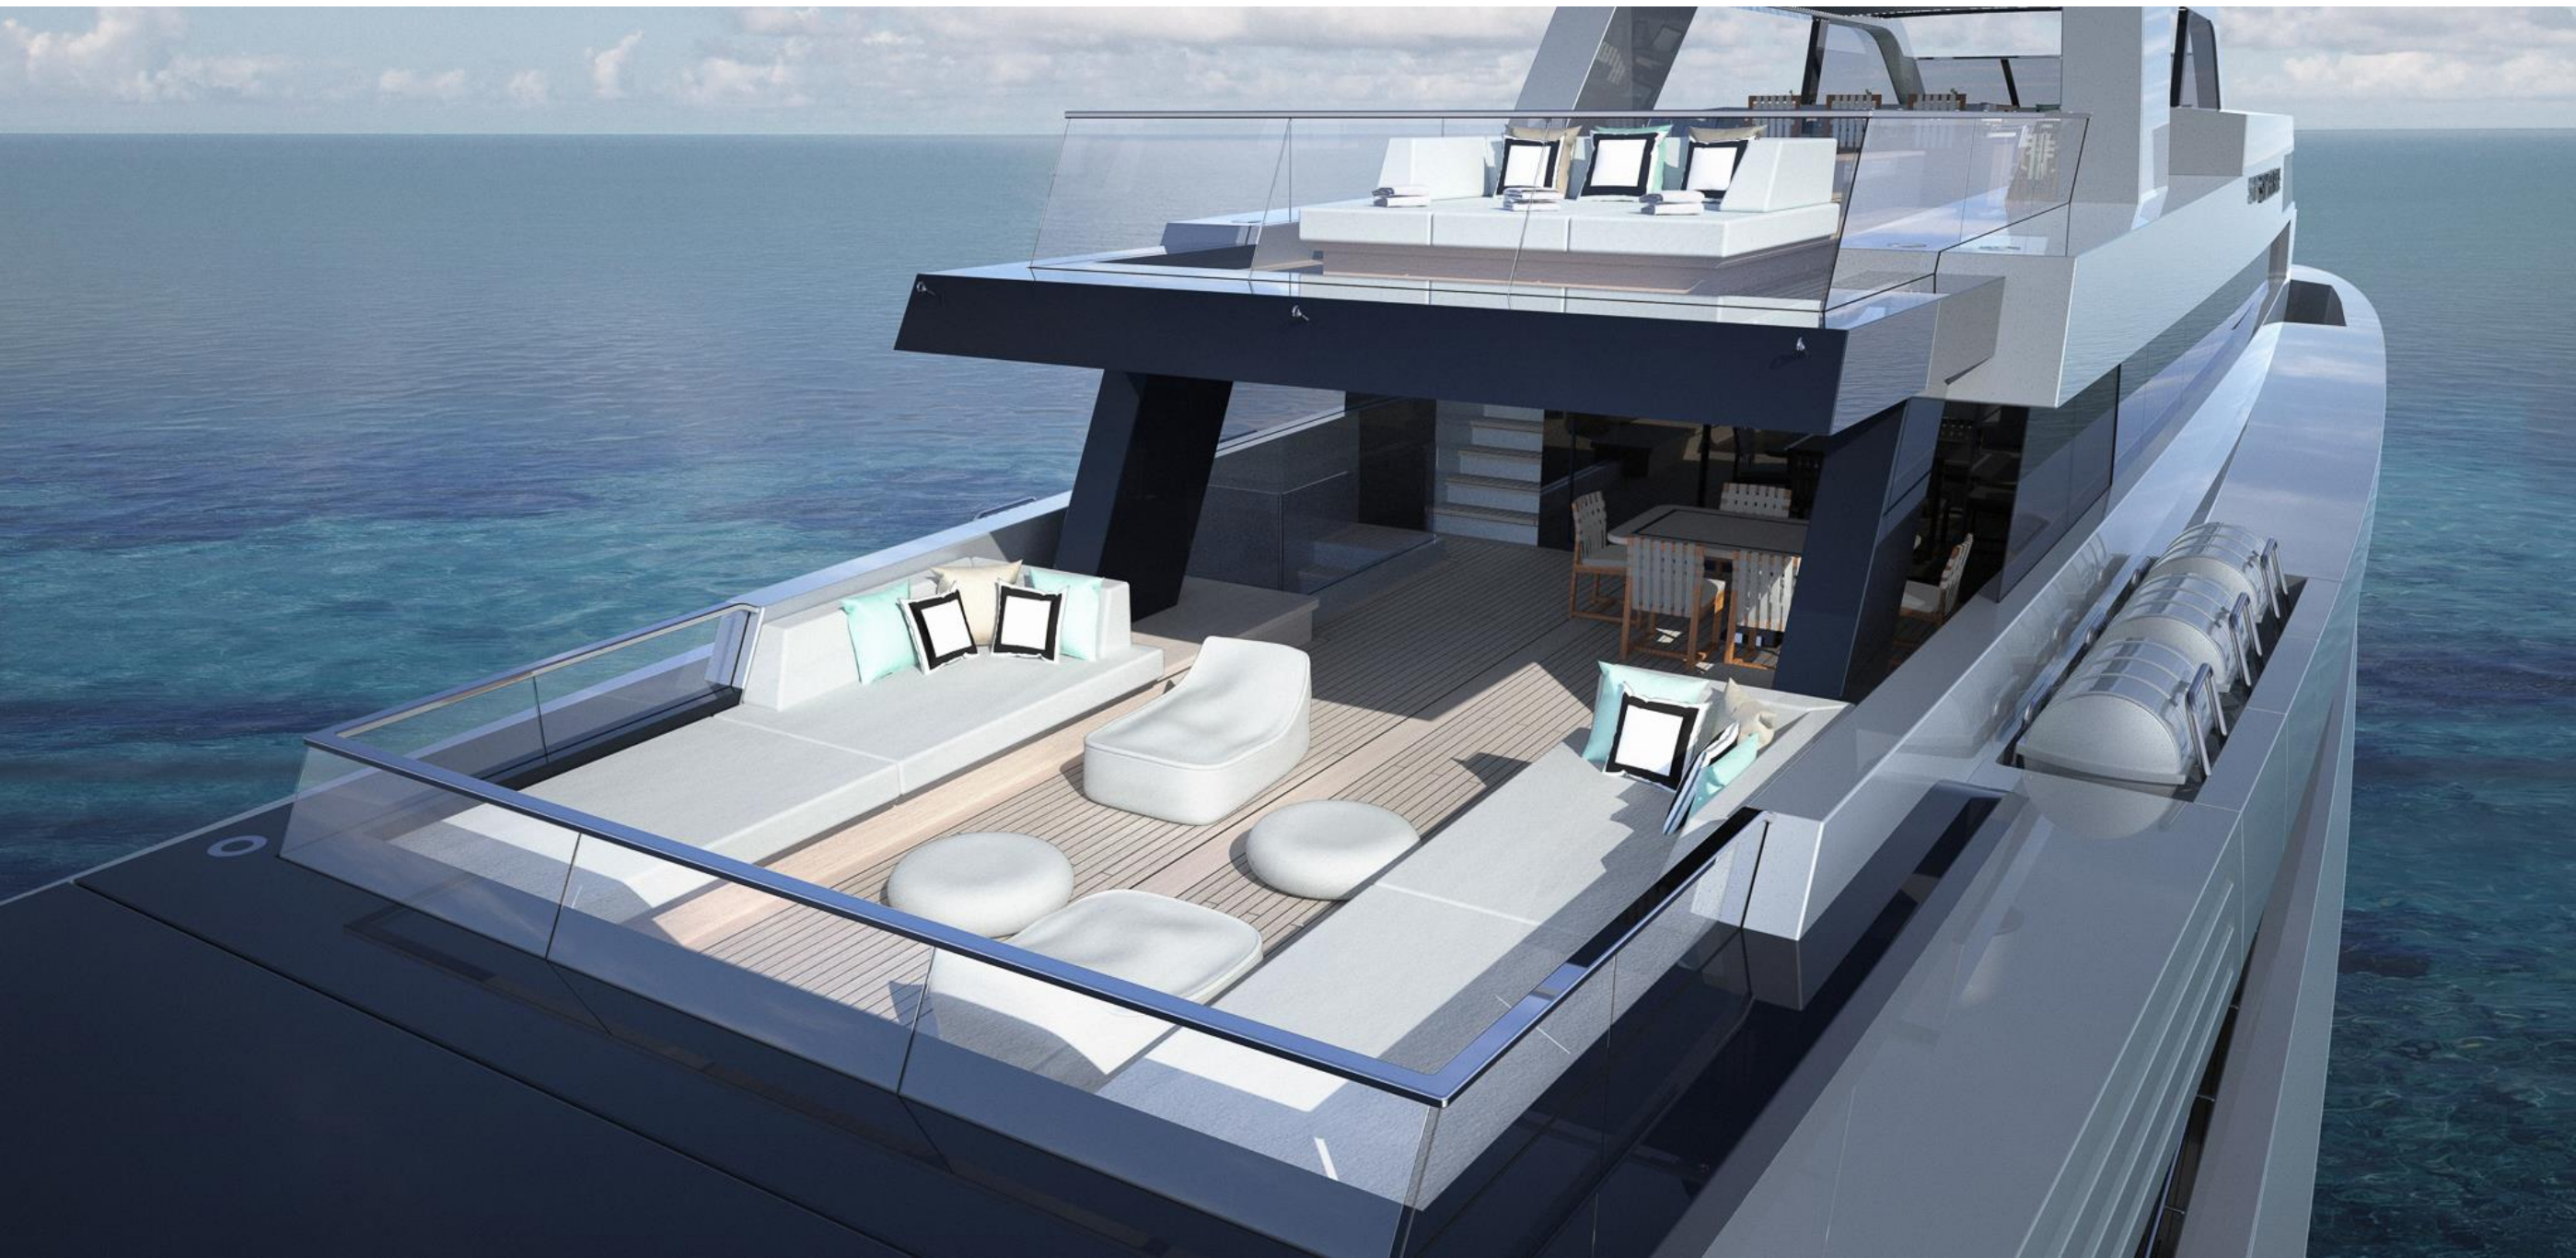

OWNER'S DECK