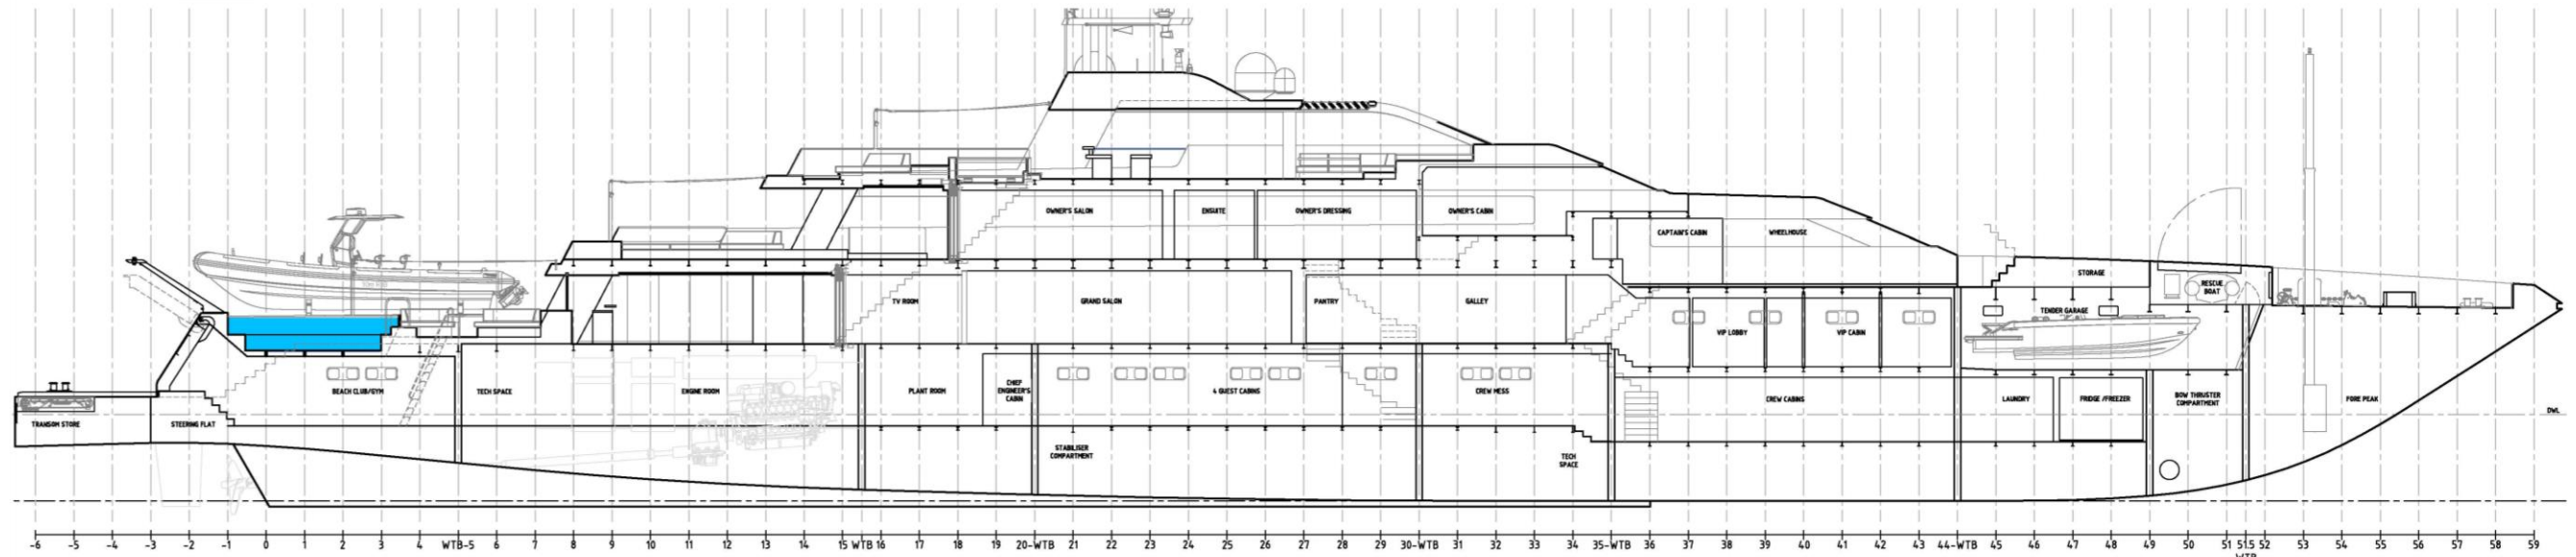

#### EXPERT'S VIEW

*"SilverYachts today are synonymous with design, innovation and superior engineering performance, their new model Silver Edge is now the Jewel in the crown of their fleet. Built by the SilverYachts, at a length of 79.5 meters with a generous beam of 10 metres and a draft of 2.8 metres, she is not only a mega yacht, she is a masterpiece of design which has been penned by legendary designer Espen Øino. The interior design by young and upcoming design firm Piredda&Partners."*

MAIN DECK

MAIN DECK

MAIN DECK

LOWER DECK

VESSEL PARTICULARS

L.O.A	- 79.5m	E-MOTOR	- 2 x ~300kW(e)
L.W.L	- 74.1m	CREW	- 16 BERTHS + CAPTAIN
MOULDED BEAM	- 10m	GUEST	- 18 BERTHS
MOULDED DRAFT	- 2.6m	GRT	- 1050.5
MAIN ENGINES	- 2 x MTU 12V 4000M93L		
GEARBOX	- 2 x ZF8355 PTI/P10		
CLASSIFICATION	- LR 100A1 SSC YACHT MONO G6, LMC UMS		
FLAG	- MARSHALL ISLANDS, COMMERCIAL YACHT 12 PAX OR LESS, UNRESTRICTED		

PROFILE

CL-PROFILE

SUNDECK

OWNERS DECK

FOREDECK

MAIN DECK

LOWER DECK