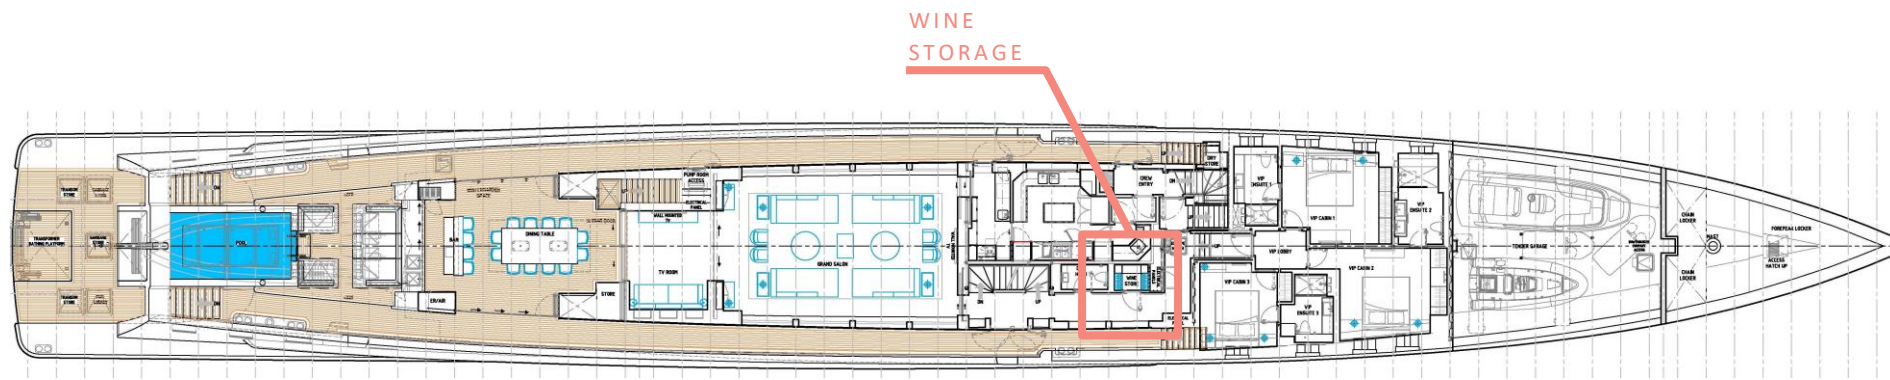

#### EXPERT'S VIEW

*"SilverYachts today are synonymous with design, innovation and superior engineering performance, their new model Silver Edge is now the Jewel in the crown of their fleet. Built by the SilverYachts, at a length of 79.5 meters with a generous beam of 10 metres and a draft of 2.8 metres, she is not only a mega yacht, she is a masterpiece of design which has been penned by legendary designer Espen Øino. The interior design by young and upcoming design firm Piredda&Partners."*

SUN DECK  
EXTERIOR

SUNDECK

OWNER'S DECK  
EXTERIOR

OWNER'S DECK

OWNER'S  
QUARTERS

OWNER'S DECK

ALL-AMERICAN VOLUME TWELVE A BOOK OF LESSONS BRUCE WEBER  
LAND ROVER EXPERIENCE TOUR  
COOLHOTELS AMERICA

MAIN DECK

MAIN DECK

MAIN DECK

MAIN DECK

LOWER DECK

VESSEL PARTICULARS

L.O.A	- 79.5m	E-MOTOR	- 2 x ~300kW(e)
L.W.L	- 74.1m	CREW	- 16 BERTHS + CAPTAIN
MOULDED BEAM	- 10m	GUEST	- 18 BERTHS
MOULDED DRAFT	- 2.6m	GRT	- 1050.5
MAIN ENGINES	- 2 x MTU 12V 4000M93L		
GEARBOX	- 2 x ZF8355 PTI/P10		
CLASSIFICATION	- LR 100A1 SSC YACHT MONO G6, LMC UMS		
FLAG	- MARSHALL ISLANDS, COMMERCIAL YACHT 12 PAX OR LESS, UNRESTRICTED		

PROFILE

CL-PROFILE

SUNDECK

OWNERS DECK

FOREDECK

MAIN DECK

LOWER DECK