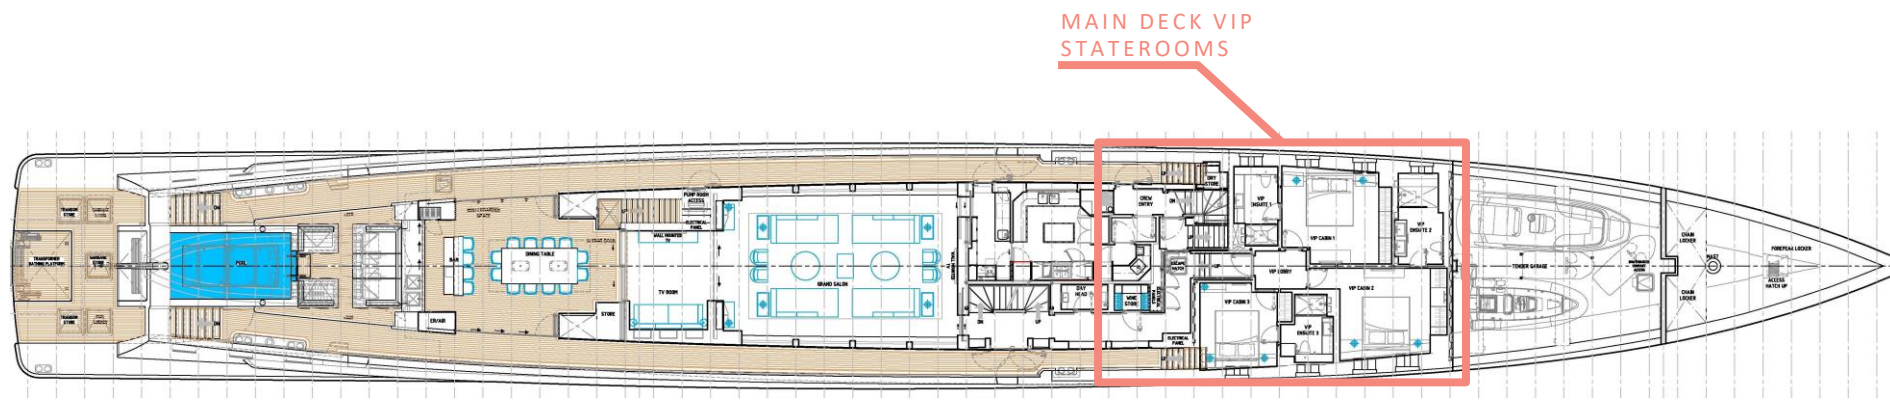

#### EXPERT'S VIEW

*"SilverYachts today are synonymous with design, innovation and superior engineering performance, their new model Silver Edge is now the Jewel in the crown of their fleet. Built by the SilverYachts, at a length of 79.5 meters with a generous beam of 10 metres and a draft of 2.8 metres, she is not only a mega yacht, she is a masterpiece of design which has been penned by legendary designer Espen Øino. The interior design by young and upcoming design firm Piredda&Partners."*

SUN DECK  
EXTERIOR

SUNDECK

OWNER'S DECK  
EXTERIOR

OWNER'S DECK

OWNER'S  
QUARTERS

OWNER'S DECK

ALL-AMERICAN VOLUME TWELVE A BOOK OF LESSONS BRUCE WEBER  
LAND ROVER EXPERIENCE TOUR  
COOLHOTELS AMERICA

MAIN DECK

MAIN DECK

MAIN DECK

MAIN DECK

LOWER DECK

VESSEL PARTICULARS

L.O.A	- 79.5m	E-MOTOR	- 2 x ~300kW(e)
L.W.L	- 74.1m	CREW	- 16 BERTHS + CAPTAIN
MOULDED BEAM	- 10m	GUEST	- 18 BERTHS
MOULDED DRAFT	- 2.6m	GRT	- 1050.5
MAIN ENGINES	- 2 x MTU 12V 4000M93L		
GEARBOX	- 2 x ZF8355 PTI/P10		
CLASSIFICATION	- LR 100A1 SSC YACHT MONO G6, LMC UMS		
FLAG	- MARSHALL ISLANDS, COMMERCIAL YACHT 12 PAX OR LESS, UNRESTRICTED		

PROFILE

CL-PROFILE

SUNDECK

OWNERS DECK

FOREDECK

MAIN DECK

LOWER DECK